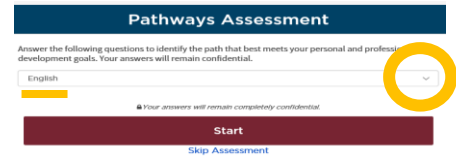

PATHWAYS – CHOOSING YOUR PATH

Sign on to Toastmasters – or – go directly to the Pathways Start Page

<https://www.toastmasters.org>

<https://www.toastmasters.org/start-pathways>

From the Toastmasters Home Page, you can still get to Pathways by clicking on Pathways for the dropdown, then choose “Go to Base Camp”

You always start from the Pathways Start Page

NOTE: Your LOGIN ID and Password are the same for Toastmasters and for Pathways

The Start Page has 3 Blue Tiles: Click on **Choose Your Path**

CHOOSE YOUR PATH (Base Camp or Print ONLY)

Base Camp → Gives online access & can print almost all

- Videos available only online.
- Can choose own electives; no mailing delays.

Printed Materials ONLY → No online no Assessment

Note: You will not be able to take the Pathways Assessment or have access to your path online.

To start the Assessment

- Click on dropdown arrow
- Choose English
- Then click “Start”

Click on 3 topics that MOST interest you – Then Next

Then chose the 1 (out of your 3) most related – Then Next

Which of the following topics is most related to the personal and professional goals that brought you to Toastmasters?

Continue to answer each question that follows until done

Now you can choose your Path

You will receive 3 Recommended Paths:
Your “Best Match” + 2 more Recommended Paths

You can see all additional Paths by clicking on “Additional Paths” at the bottom. ** You can choose ANY Path you want! **

(The “Best Match” will look like the other 2)