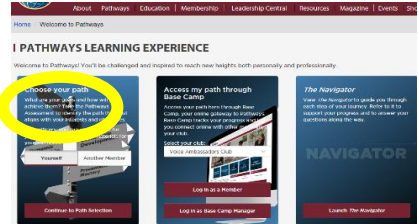

CHOOSE YOUR PATH (Base Camp or Print ONLY)

Base Camp → Gives online access & can print almost all

- Videos available only online.
- Can choose own electives; no mailing delays.

Printed Materials ONLY → No online no Assessment

Note: You will not be able to take the Pathways Assessment or have access to your path online.

To start the Assessment

- Click on dropdown arrow
- Choose English
- Then click “Start”