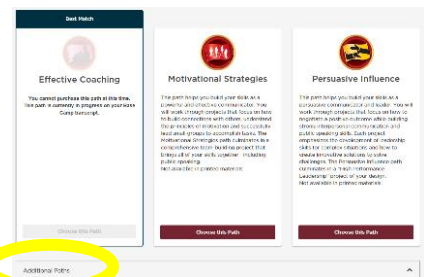

(The “Best Match” will look like the other 2)